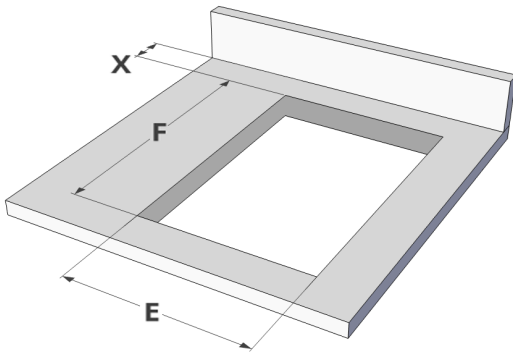

▪ Control method	Knobs
▪ Info display color	None
▪ Glass edge	Bevelled
▪ Mounting method	Surface

Dimensions

▪ Product dimensions (WxDxH) (mm)	292 x 502 x 235
▪ Cut-out worktop (WxD) (mm)	270 x 475

Technical specifications

▪ Maximum power	2000
▪ Electrical connection	220-240V 1L+N
▪ Frequency (Hz)	50-60
▪ Net weight (kg)	7

Dimensions

	A	B	C	D	H
mm	292	502	270	475	235

Surface

	E	F	K	P	X
mm	270	475			50

	E	F	S	T	K	P	X
mm	270	475	296	506			50