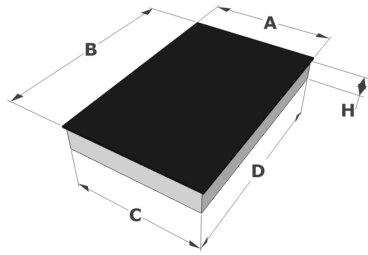

▪ Control method	Knobs
▪ Info display color	None
▪ Glass edge	Bevelled
▪ Mounting method	Surface

Dimensions

▪ Product dimensions (WxDxH) (mm)	292 x 502 x 235
▪ Cut-out worktop (WxD) (mm)	270 x 475

Technical specifications

▪ Maximum power	2000
▪ Electrical connection	220-240V 1L+N
▪ Frequency (Hz)	50-60
▪ Net weight (kg)	7

Dimensions

	A	B	C	D	H
mm	292	502	270	475	235

Surface

	E	F	K	P	X
mm	270	475			50

	E	F	S	T	K	P	X
mm	270	475	296	506			50